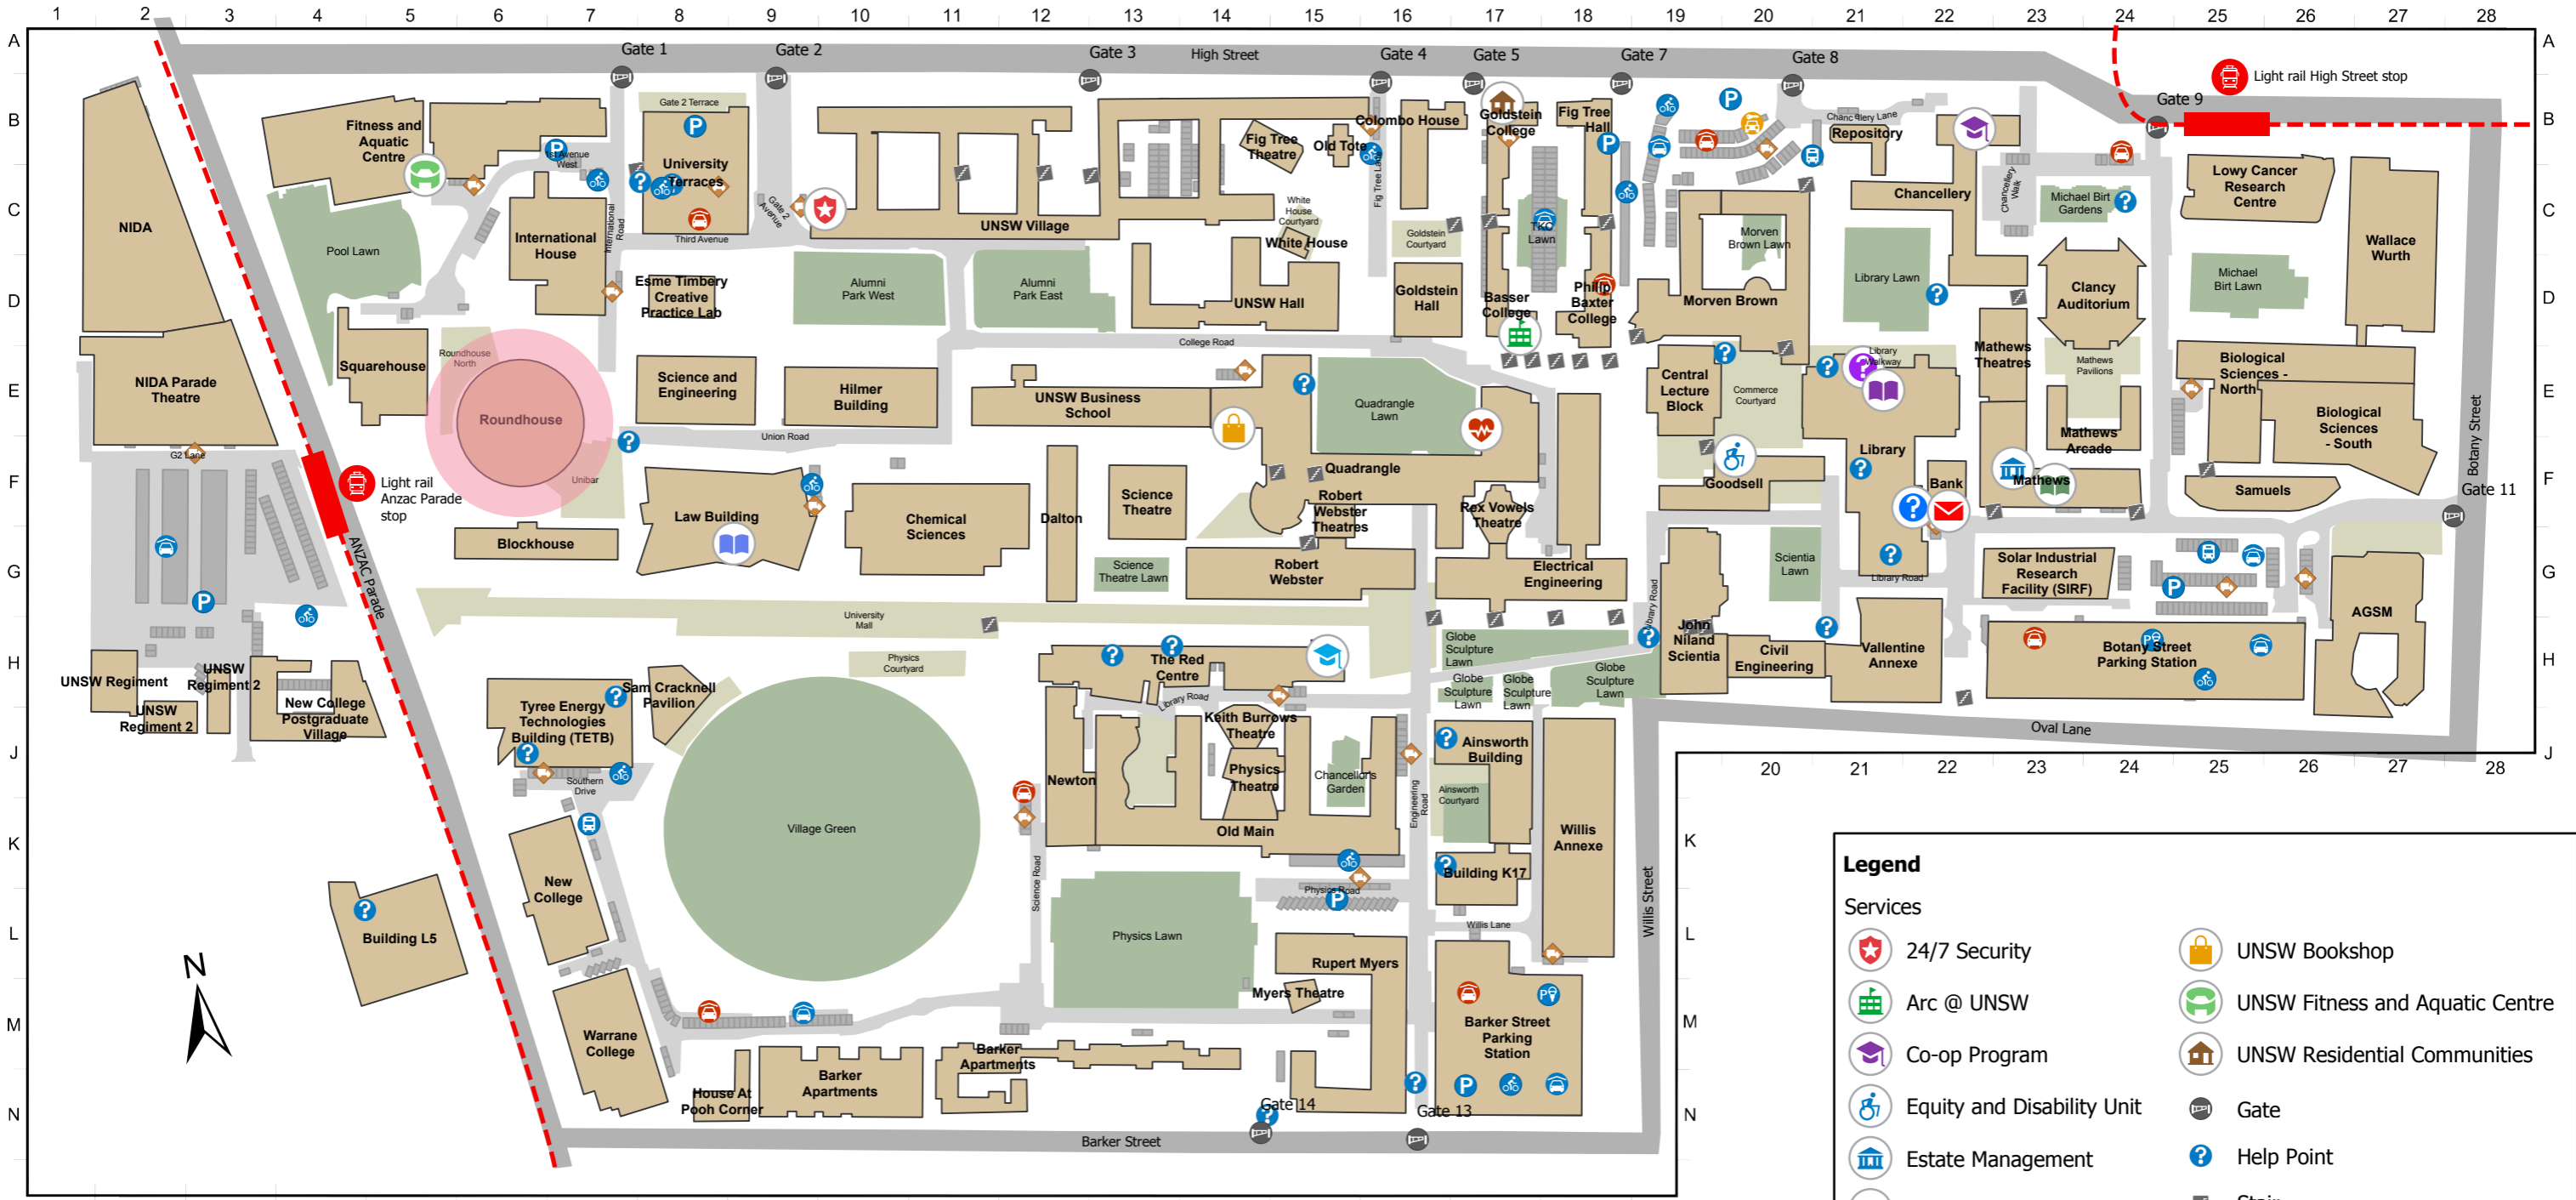

Kensington Campus Map

Legend

Services

- 24/7 Security
- Arc @ UNSW
- Co-op Program
- Equity and Disability Unit
- Estate Management
- Freehills Law Library
- Future Students
- IT Walk-in Service Centre
- Library
- Medical Centre
- Post Office
- Print Centre
- The Nucleus: Student Hub
- UNSW Bookshop
- UNSW Fitness and Aquatic Centre
- UNSW Residential Communities
- Gate
- Help Point
- Stair