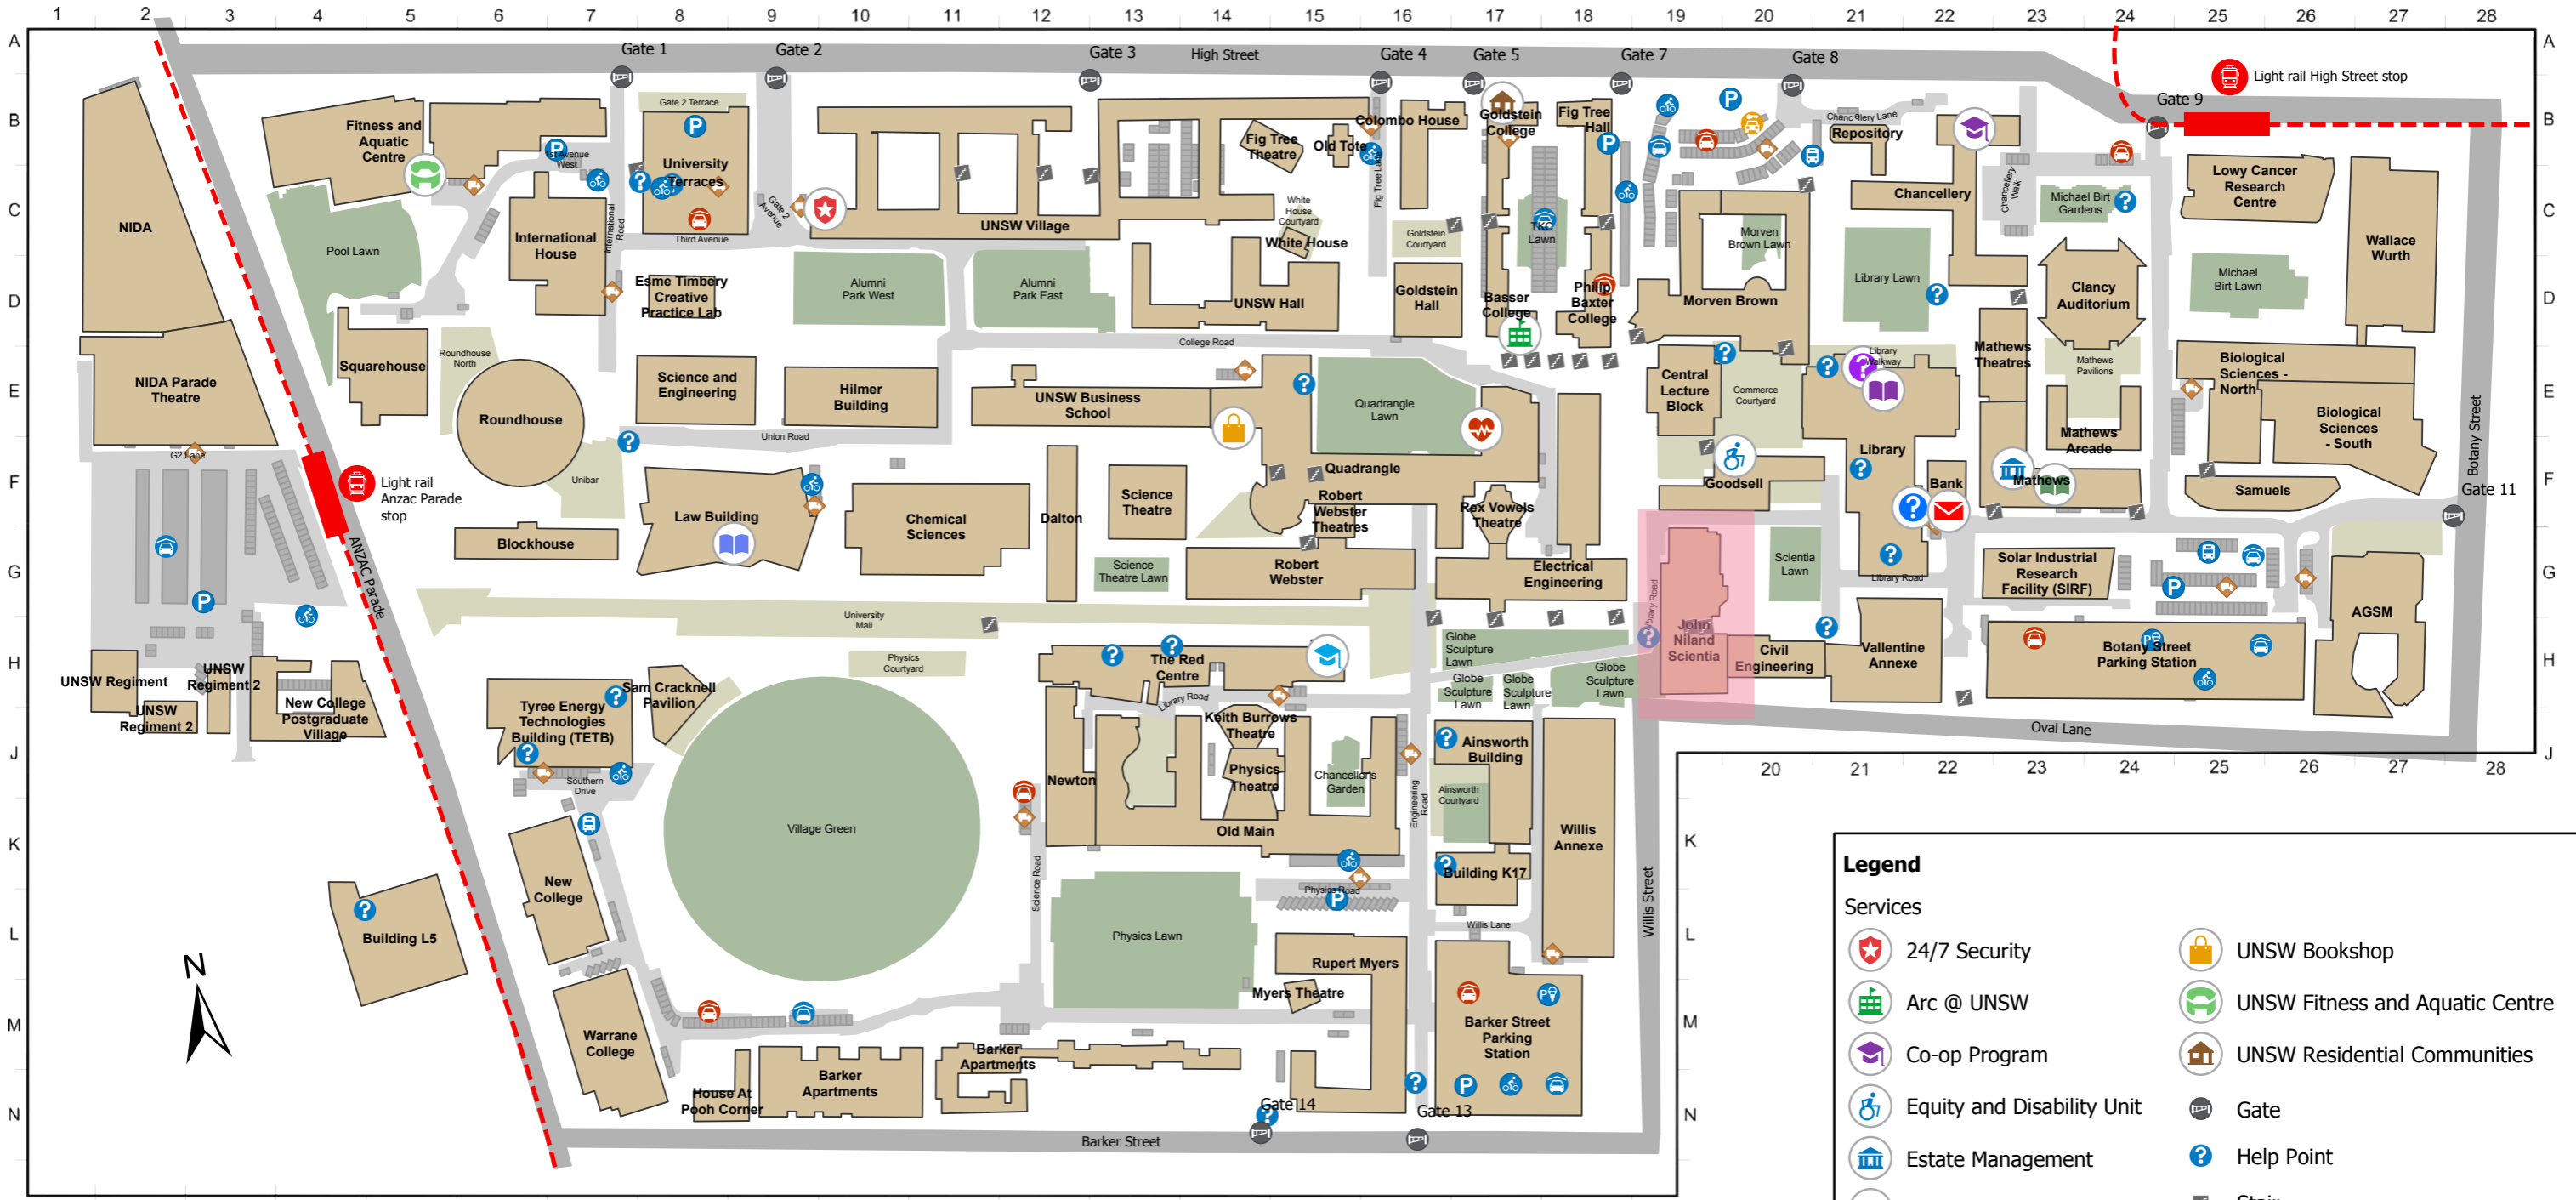

# Kensington Campus Map

| Building Name                 | Building Code | Building Name                      | Building Code | Building Name               | Building Code | Building Name                    | Building Code | Building Name                             | Building Code | Building Name                             | Building Code |
|-------------------------------|---------------|------------------------------------|---------------|-----------------------------|---------------|----------------------------------|---------------|---|---------------|---|---------------|
| AGSM                          | G27           | Central Lecture Block              | E19           | Goldstein Hall              | D16           | Mathews Theatres                 | D23           | Repository                                | B21           | Tyree Energy Technologies Building (TETB) | H6            |
| Ainsworth Building            | J17           | Chancellery                        | C22           | Goodsell                    | F20           | Morven Brown                     | C20           | Rex Vowels Theatre                        | F17           | Building (TETB)                           |               |
| Bank                          | F22           | Chemical Sciences                  | F10           | Hilmer Building             | E10           | Myers Theatre                    | M15A          | Robert Webster                            | G14           | University Terraces                       | B8            |
| Barker Apartments             | N13           | Civil Engineering                  | H20           | House At Pooh Corner        | N8            | New College                      | L6            | Robert Webster Theatres                   | G15           | UNSW Business School                      | E12           |
| Barker Apartments             | N13           | Clancy Auditorium                  | C24           | International House         | C6            | New College Postgraduate Village | H3            | Roundhouse                                | E6            | UNSW Hall                                 | D14           |
| Barker Street Parking Station | N18           | Colombo House                      | B16           | John Niland Scientia        | G19           | Newton                           | J12           | Rupert Myers                              | M15           | UNSW Regiment                             | H1            |
| Basser College                | D17           | Dalton                             | F12           | Kanga's House               | O14           | NIDA                             | D2            | Sam Cracknell Pavilion                    | H8            | UNSW Regiment 2                           | J2            |
| Biological Sciences - North   | D26           | Electrical Engineering             | G17           | Keith Burrows Theatre       | J14           | NIDA Parade Theatre              | E2            | Samuels                                   | F25           | UNSW Regiment 2                           | J2            |
| Biological Sciences - South   | E26           | Esme Timbery Creative Practice Lab | D8            | Law Building                | F8            | Old Main                         | K15           | Science and Engineering                   | E8            | UNSW Village                              | B10           |
| Blockhouse                    | G6            | Fig Tree Hall                      | B18           | Library                     | F21           | Old Tote                         | B15           | Science Theatre                           | F13           | Valentine Annexe                          | H22           |
| Botany Street Parking Station | H25           | Fig Tree Theatre                   | B14D          | Lowy Cancer Research Centre | C25           | Philip Baxter College            | D18           | Solar Industrial Research Facility (SIRF) | G23           | Wallace Wurth                             | C27           |
| Building K17                  | K17           | Fitness and Aquatic Centre         | B5            | Mathews                     | F23           | Physics Theatre                  | K14           | Squarehouse                               | E4            | Warrane College                           | M7            |
| Building L5                   | L5            | Goldstein College                  | B17           | Mathews Arcade              | E24A          | Quadrangle                       | E15           | The Red Centre                            | H13           | White House                               | C15           |