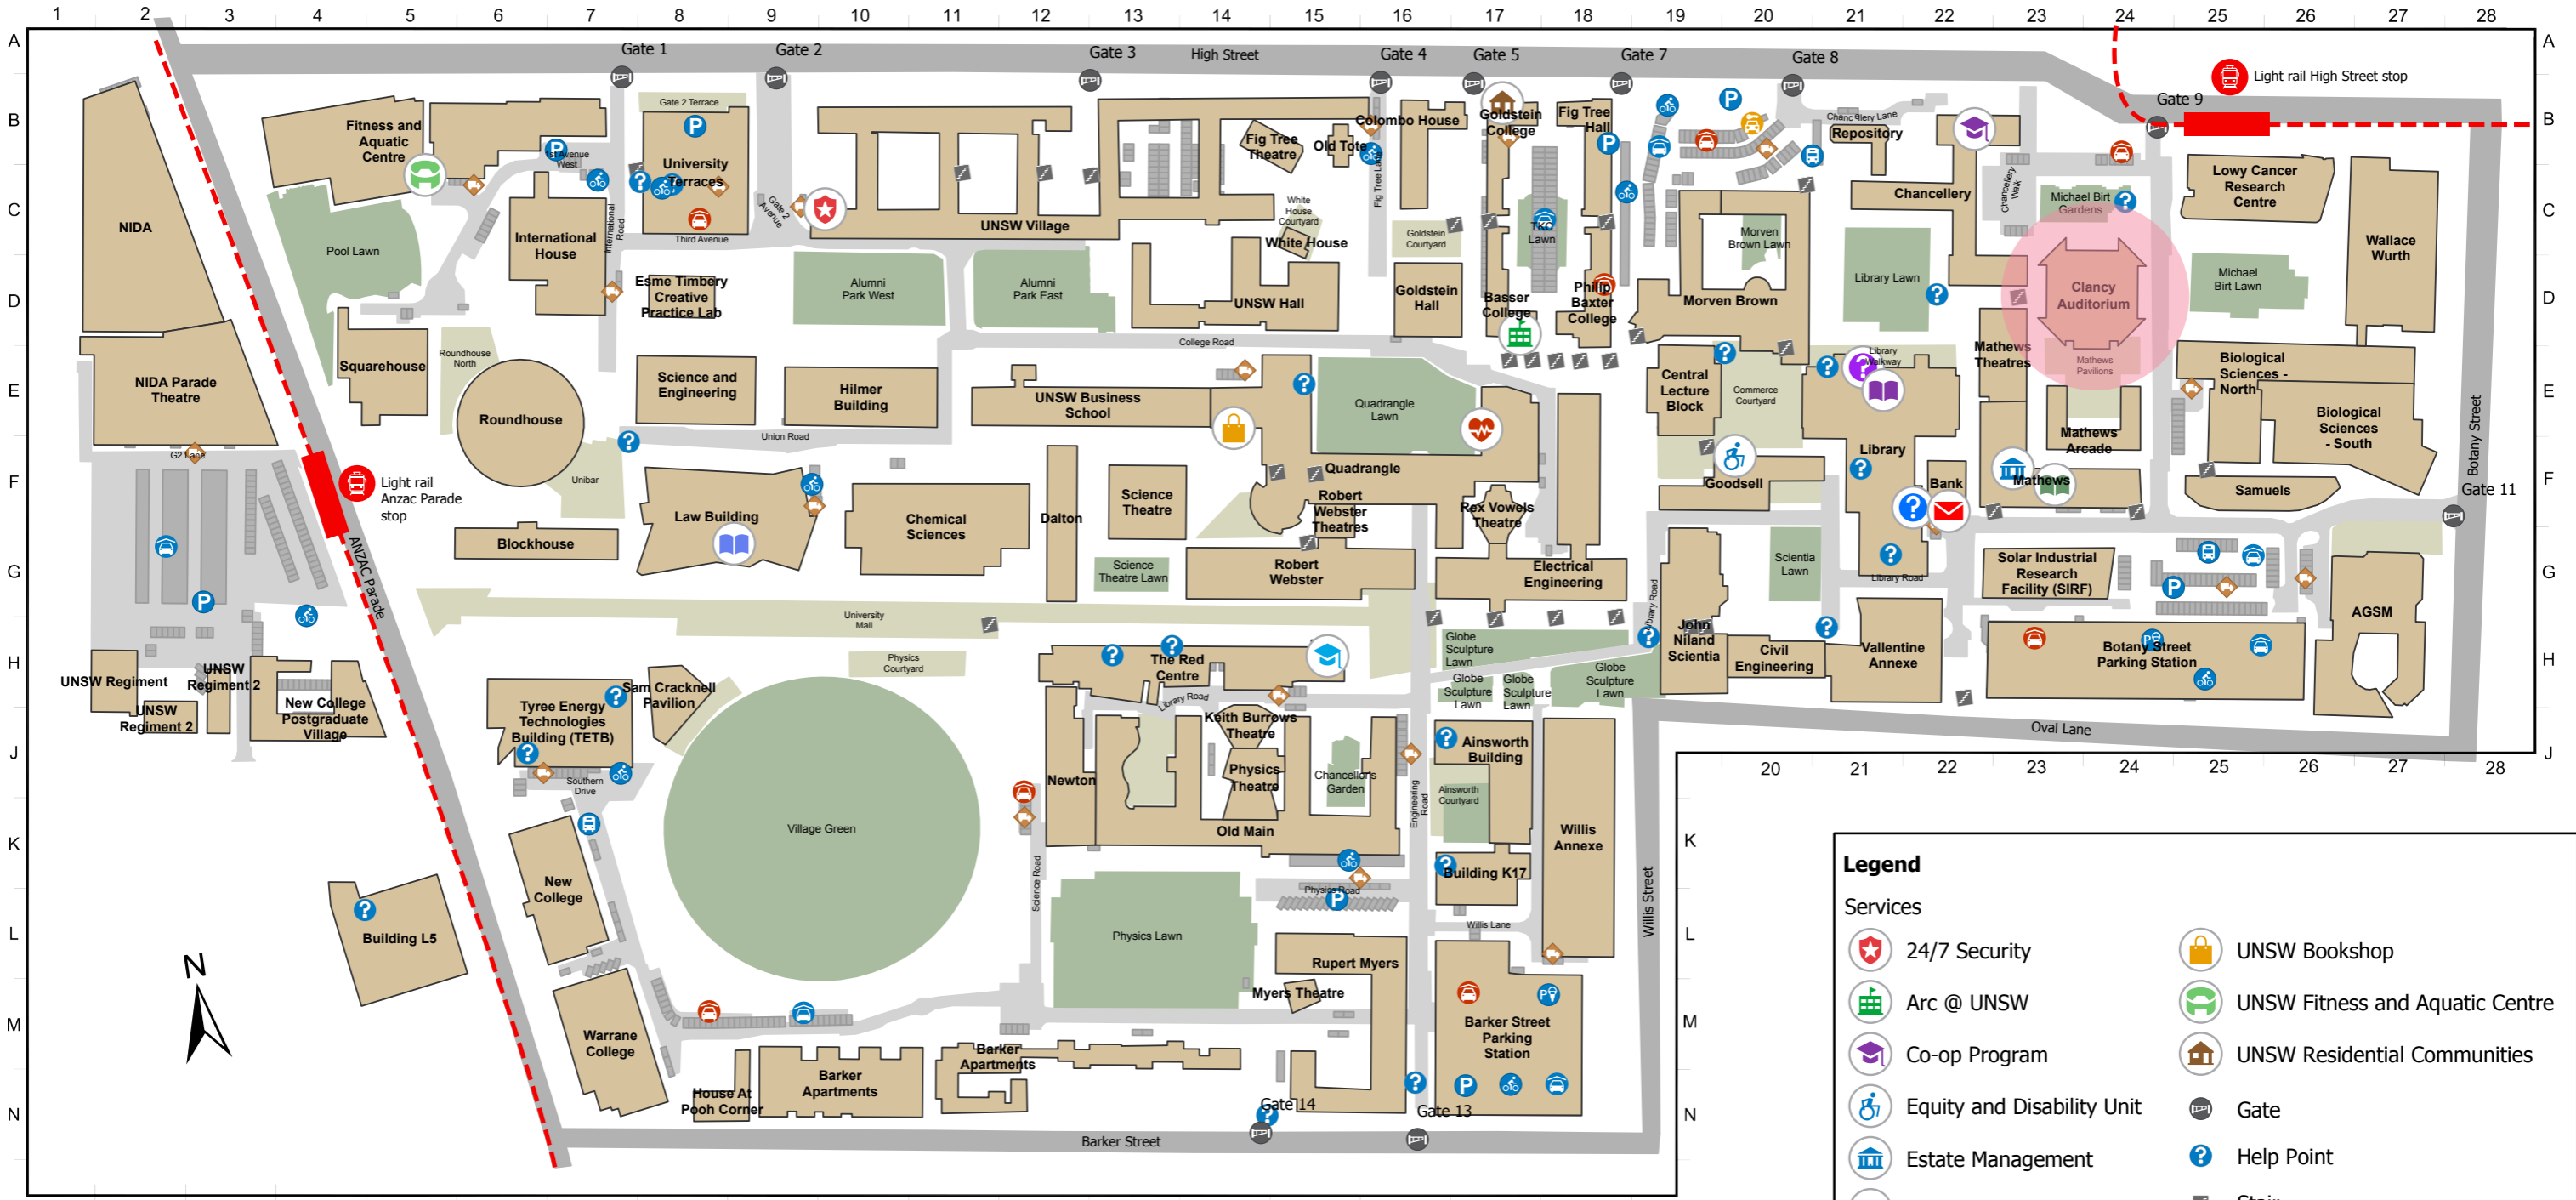

Kensington Campus Map

Legend

Services

- 24/7 Security
- Arc @ UNSW
- Co-op Program
- Equity and Disability Unit
- Estate Management
- Freehills Law Library
- Future Students
- IT Walk-in Service Centre
- Library
- Medical Centre
- Post Office
- Print Centre
- The Nucleus: Student Hub
- UNSW Bookshop
- UNSW Fitness and Aquatic Centre
- UNSW Residential Communities
- Gate
- Help Point
- Stair